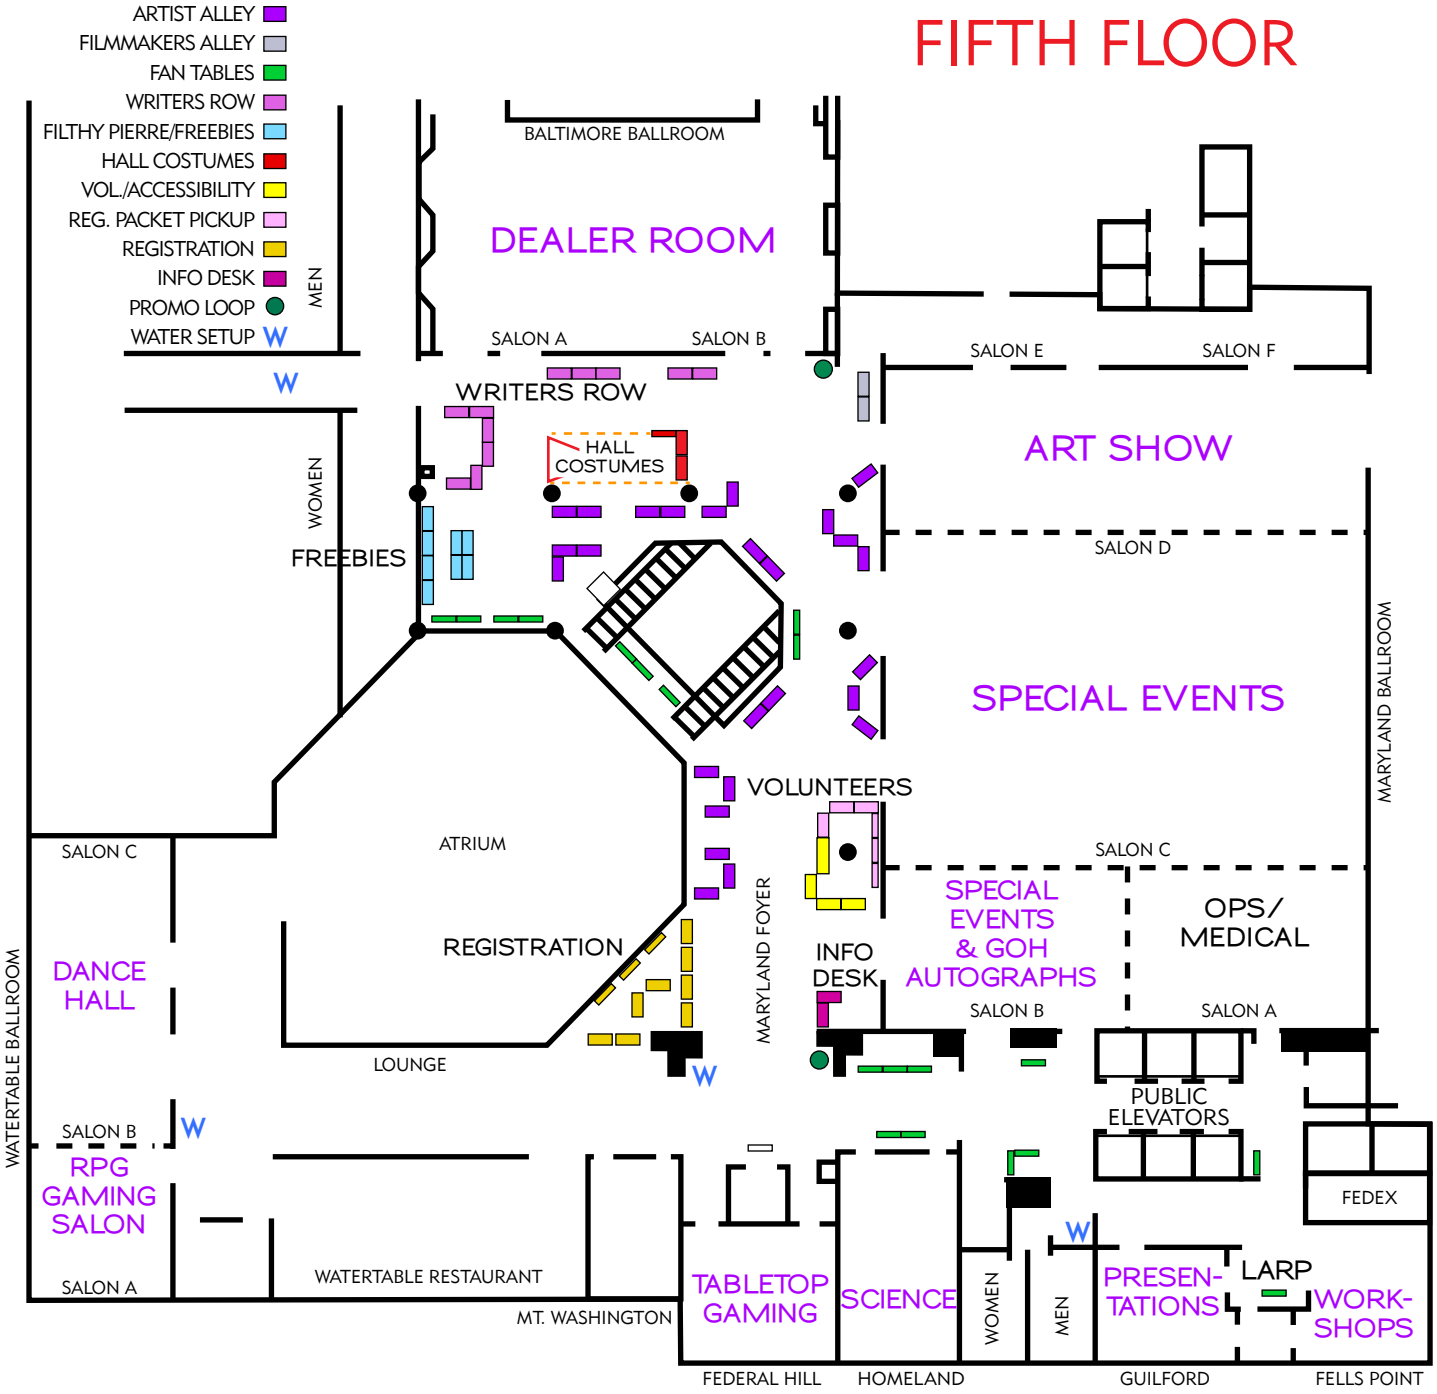

RENAISSANCE BALTIMORE HARBORPLACE HOTEL

FIFTH FLOOR

FUNCTION SUITES

- Parlor – 8029 Gaming Panels & Small Panels
- Parlor – 8059 Film Prog, Small Panels, Launches
- Parlor – 9029 Interviews and Podcasts
- Parlor – 9059 Poetry and Other Seminars
- Parlor – 10029 Miniatures Gaming
- Parlor – 10059 VIDEO
- 12th Floor Club Lounge CON SUITE

SIXTH FLOOR