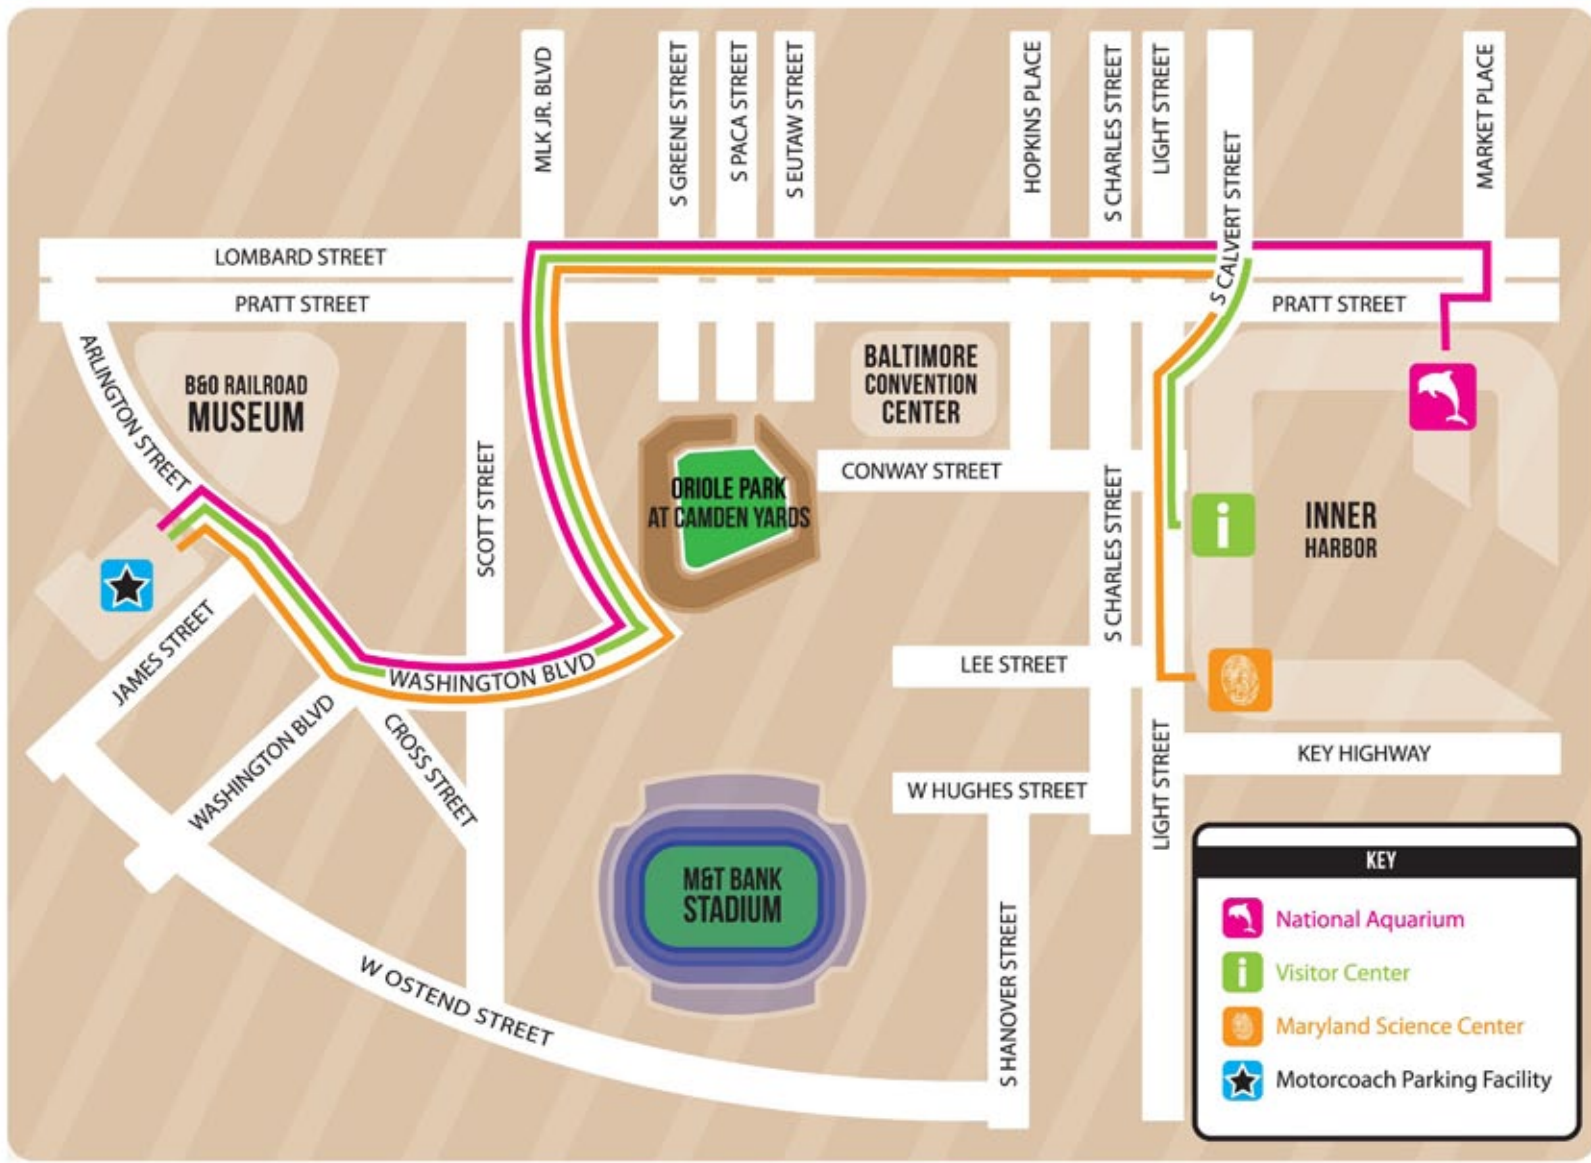

# Baltimore's

# MOTORCOACH PARKING FACILITY

AT THE

## RATES & INCLUDED AMENITIES

**\$5 an hour • \$25 daily parking**

**\$35 Overnight Parking**

\* Overnight parking discounts may be available by calling 410-659-7090

- In and out privileges
- Drivers Lounge Open March 1 - November 1
- Vending Machines
- Cable TV
- WiFi
- One FREE PASS to B&O Railroad Museum
- Pump-out Station
- Free transportation to Inner Harbor via the Charm City Circulator

## Parking Available 24/7/365

*Driver's lounge open Mar. 1 - Nov 1.*

**Tuesday – Saturday 10am-6pm**

**Sundays 10am-3pm**

**Closed Mondays (parking by appt. only)**

**1100 James St. Baltimore MD 21223**

**NO CASH, CHECKS, OR MONEY ORDERS**