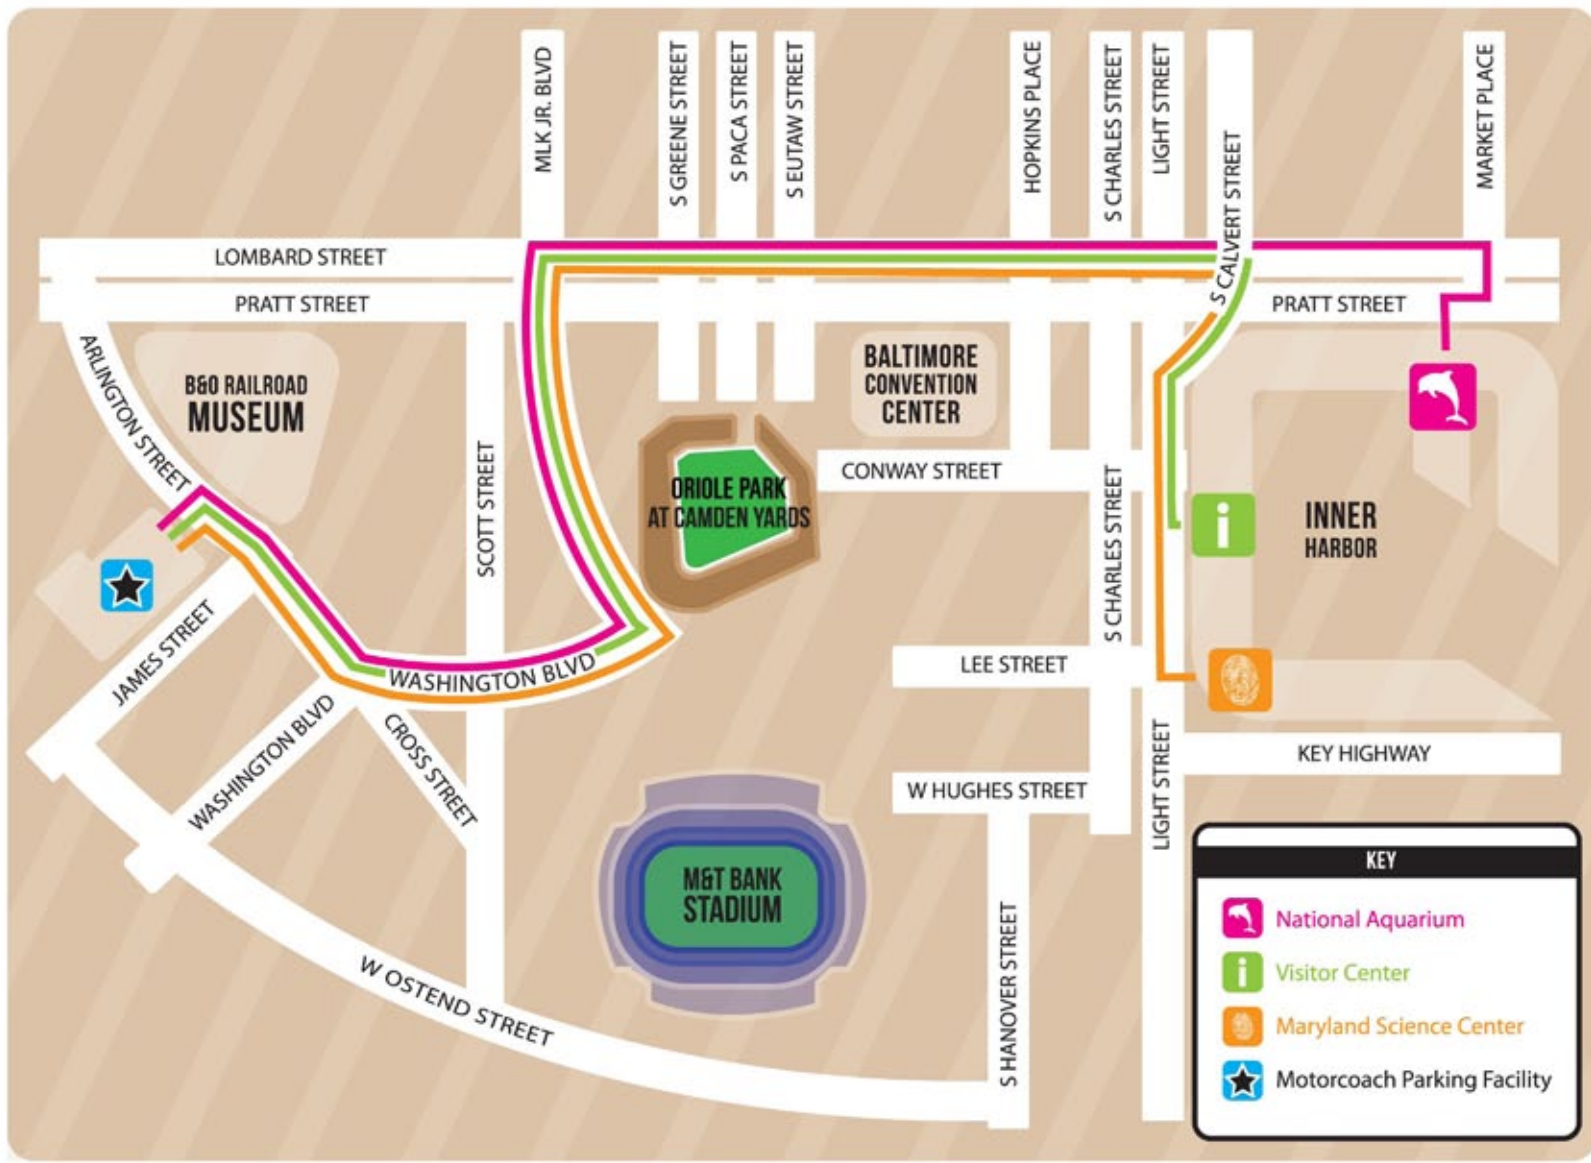

Baltimore's

MOTORCOACH PARKING FACILITY

AT THE

RATES & INCLUDED AMENITIES

\$5 an hour • \$25 daily parking

\$35 Overnight Parking

* Overnight parking discounts may be available by calling 410-659-7090

- In and out privileges
- Drivers Lounge Open March 1 - November 1
- Vending Machines
- Cable TV
- WiFi
- One FREE PASS to B&O Railroad Museum
- Pump-out Station
- Free transportation to Inner Harbor via the Charm City Circulator

Parking Available 24/7/365

Driver's lounge open Mar. 1 - Nov 1.

Tuesday – Saturday 10am-6pm

Sundays 10am-3pm

Closed Mondays (parking by appt. only)

1100 James St. Baltimore MD 21223

NO CASH, CHECKS, OR MONEY ORDERS

Call 410/385.5848 or 443.573.2809
for reservations and further information

THIS MAP COURTESY OF
DCDIPS.COM
DOZIER CREATIVE DESIGN